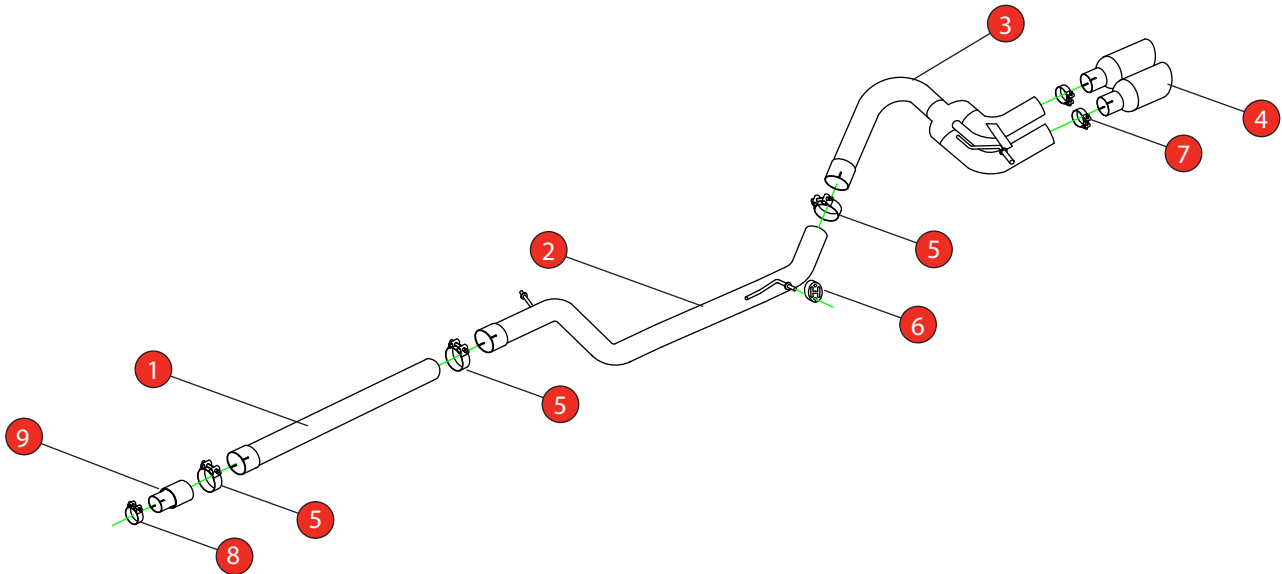

Car	VW MK7 Golf GTD	Part No.	SVWS067
Year	2013-2017	Fit Kits	387FK
Notes	Where not supplied use original fittings	Features	Pipe Diameter:- 76mm

Estimated Fitting Time: 1 Hour

NO.	PART NO.	DESCRIPTION	QTY
1	641VW	Non-resonated Front Section	1
2	809VW	Non-resonated Centre Section	1
3	808VW	Rear Section (to OE diffusor)	1
4	Z023.10062	Ø90mm Polished Daytona Trim	2
Fit Kit			
5	Z016.10062	79mm H/D Clamp	3
6	Z016.10057	Hanging Rubber	1
7	Z016.10064	63-68mm H/D Clamp	2
8	Z016.10004	55-59mm Clamp	1
9	AD130	Adaptor (USE TO FIT TO O.E SYSTEM)	1

E-MARK	N/A
DATE	23/03/2022
ISSUE	00
AUTHORISED	S Shipley

NOTE: ENSURE SCORPION SYSTEM IS CLEAR OF MOVING PARTS AND ALL ORIGINAL FUNCTIONS WORK CORRECTLY.

STAY CONNECTED TO RED POWER.